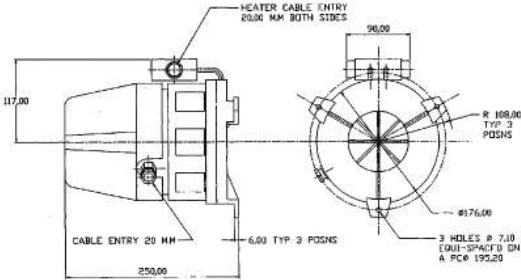

### SO4

The SO4 is a weatherproof motor driven siren designed for vertical mounting and designed for outdoor warning over small/medium areas.

Manufactured from cast aluminium, it is rugged in construction, has a continuous rating and is built for a long life outdoors.

#### Specifications

Part No.	Colours	Audibility (tone) at 1m (typical)	Tones (Up to)	Voltage (50/60Hz)	Current (tone dependent)
SLC-0002	Grey	Up to 125 dB (A)	1	230V AC/DC	1.4A(AC)/1.2A(DC)

**IP Rating:** IP55    **Rating:** Continuous    **Frequency:** 900Hz    **Operating Temp:** -30°C to +45°C  
**Construction:** Cast Aluminium Body    **Cable Entries:** 1    **Weight:** 4.5kg